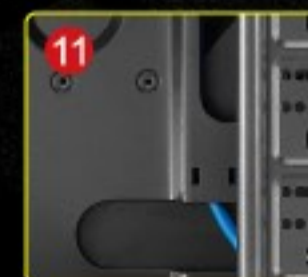

Pre-drilled holes for cable management