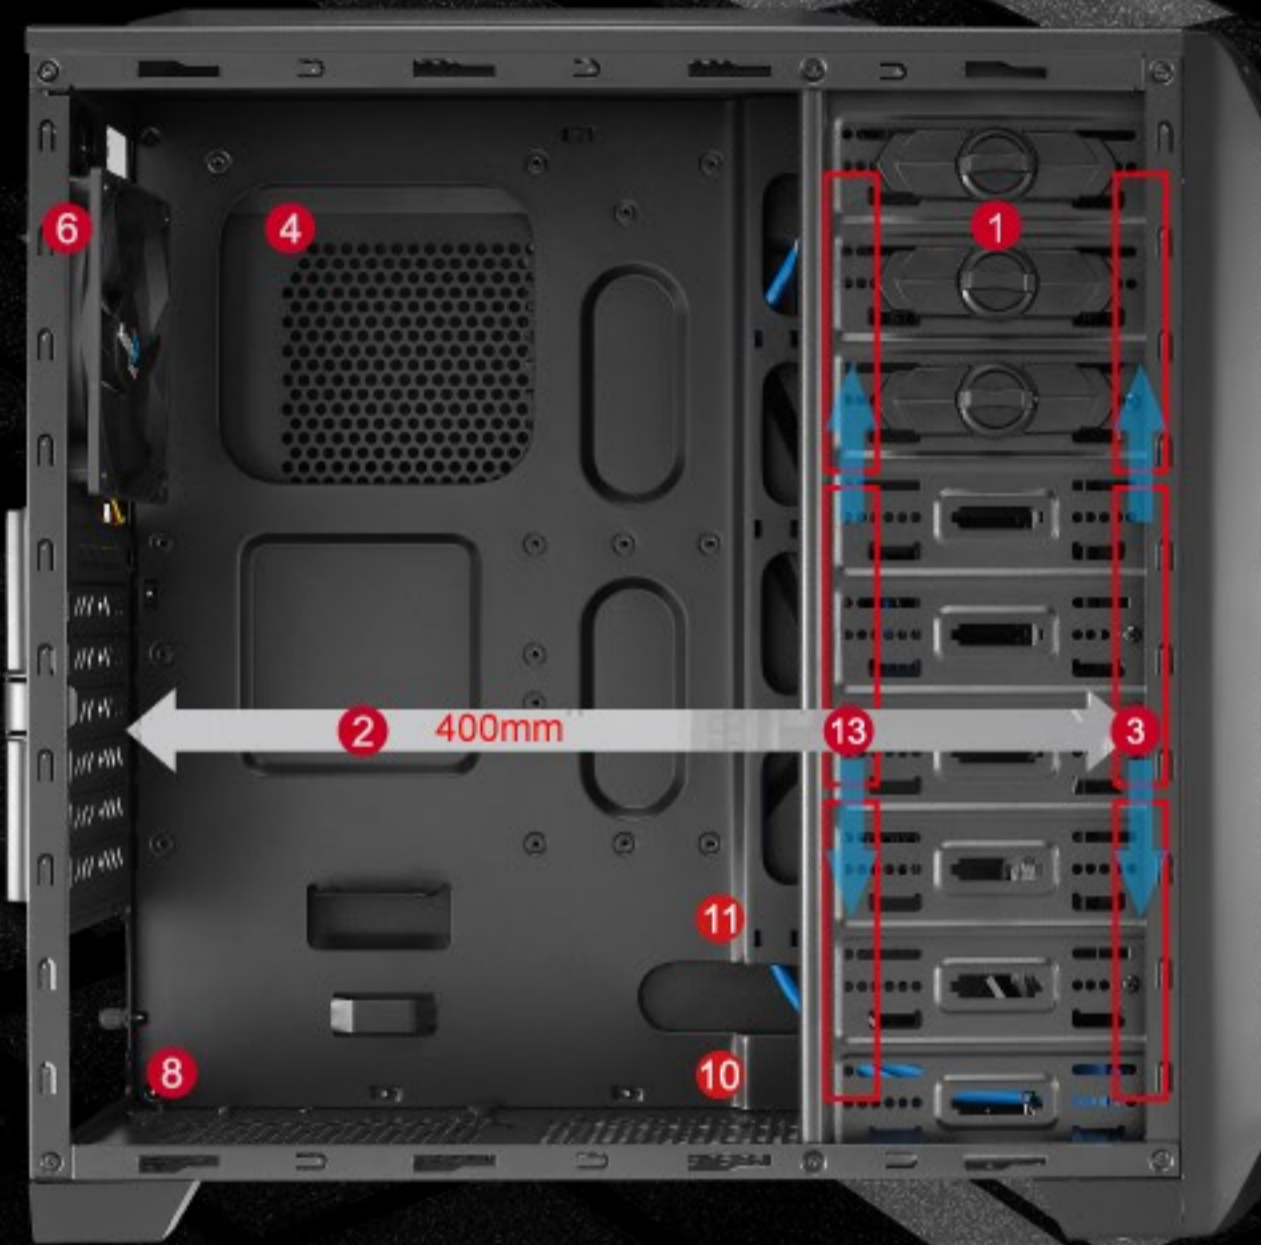

Install up to 2 x 12 or 14cm fans on side panel

Large vent holes for PSU installed at bottom of case for great air flow

Provide easy access to CPU cooler's back plate

Tool-free for 5.25" bay