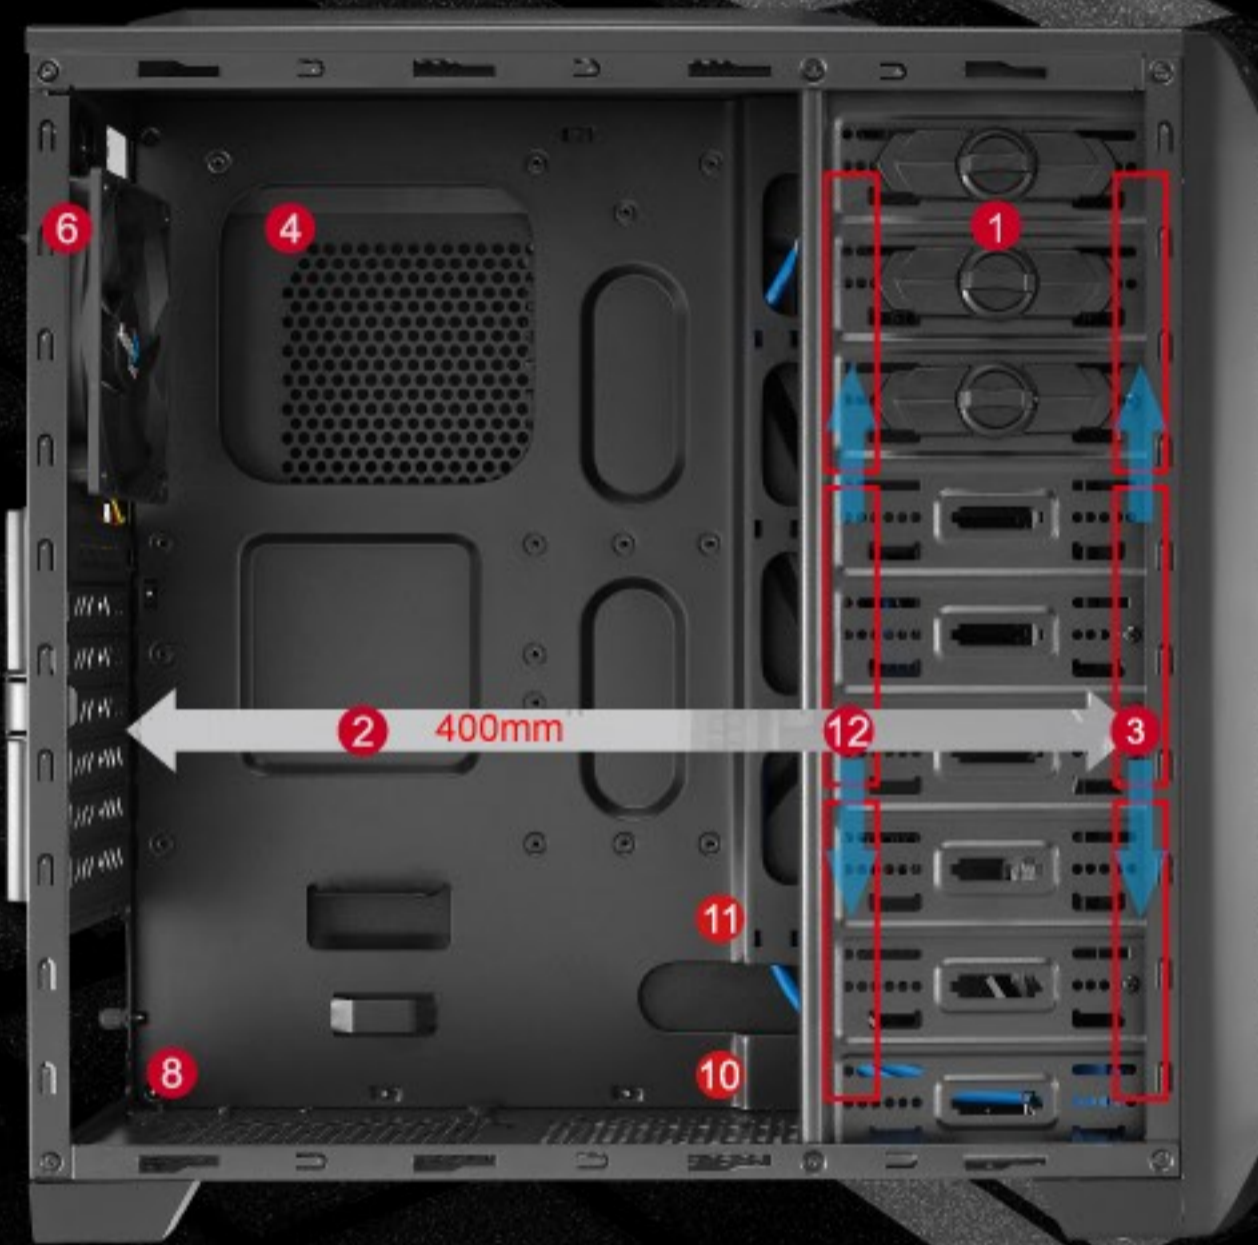

Can install 12 cm fan 1~3 pcs