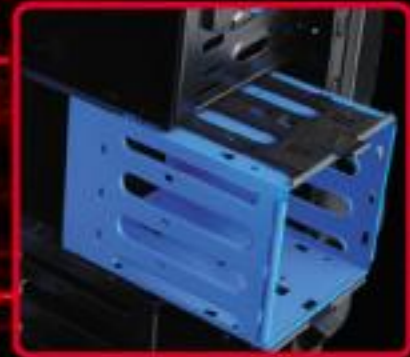

Filter included to prevent dust from entering PSU

Tool-free for 5.25" bay

HDD Cage is removable

HDD cage fits three HDDs (screwless)

Sufficient depth of chassis for installing long cards (HDD cage removed)