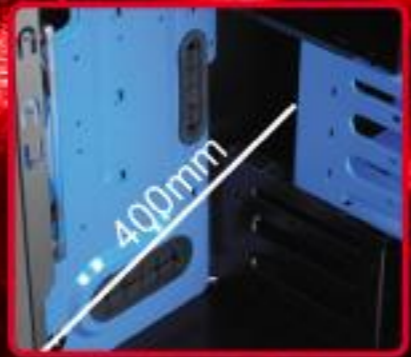

Filter included to prevent dust from entering PSU

Tool-free for 5.25" bay

HDD Cage is removable

HDD cage fits three HDDs (screwless)

Sufficient depth of chassis for installing long cards (HDD cage removed)