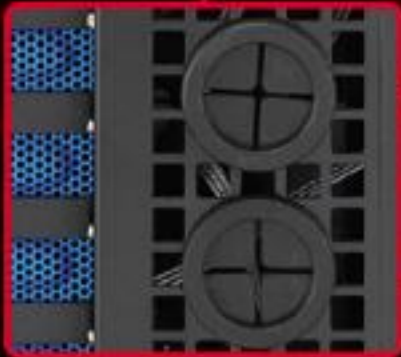

This case is solidly constructed in 0.6mm SECC Japanese steel and beautifully finished both inside and out. Not only the chassis is beautifully finished in All Black (both interior and exterior) color, the "PCI covers", "MB Plate", "Removable HDD cage" and "screw-less kits" are high-lighted in Blue (Syclone II Black) or Red (Syclone II Red) colors to make the case UNIQUE and stands out from the others. The combination of this unique chassis finishing and glossy front panel w/ LEDs give this case a stunning look !!

Superb airflow - install up to 3 fans !!

1. Front - 1 x 14cm fan (included)
2. Back - 1 x 12cm BLUE LED fan (included)
3. Side - 1 x 12 or 14 cm fan (optional)

Pre-drill pipe holes for water cooling w/meshed PCI slot "High Quality Mesh PCI Cover"